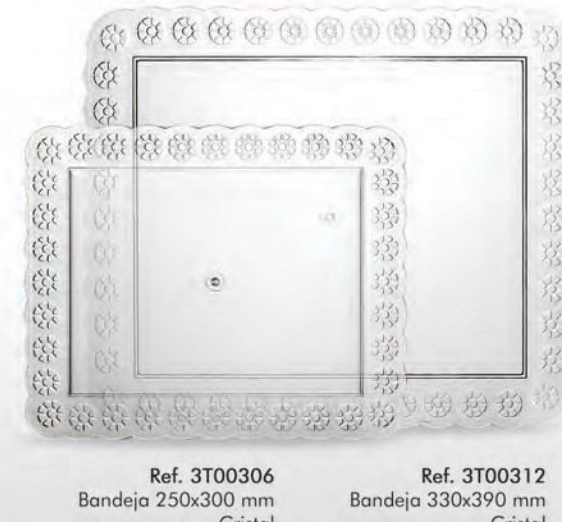

Ref. 3T00306
Bandeja 250x300 mm
Cristal

Ref. 3T00312
Bandeja 330x390 mm
Cristal