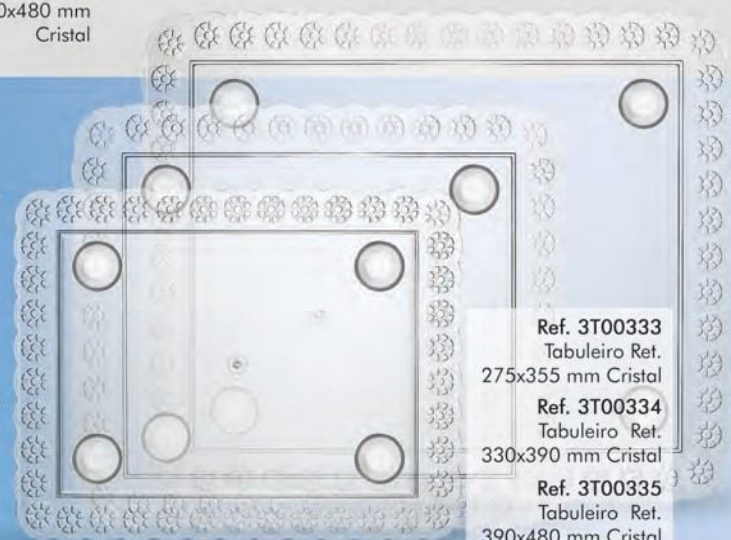

Ref. 3T00333
Tabuleiro Ref.
275x355 mm Cristal

Ref. 3T00334
Tabuleiro Ref.
330x390 mm Cristal

Ref. 3T00335
Tabuleiro Ref.
390x480 mm Cristal